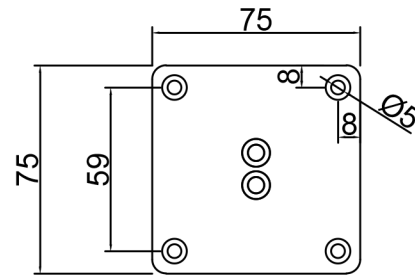

335304

Square bar support 200mm/45°,

Square.
30x30mm, T=1.2mm