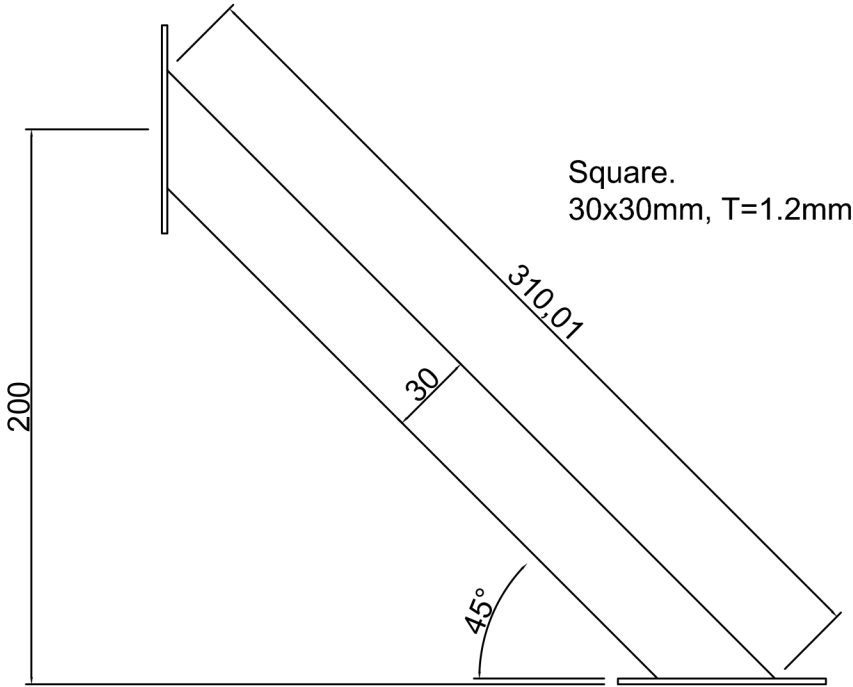

335304

Square bar support 200mm/45°,

Square.
30x30mm, T=1.2mm