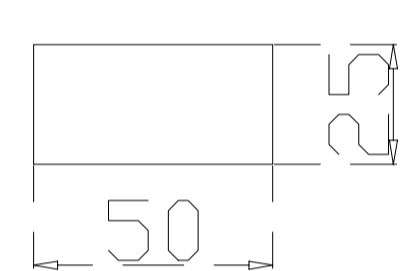

E-CONOMIC

STELAŽ
STEEL LEGS
EC 5206-Z

MILA DESIGN

EC 5206-Z
* 600 mm