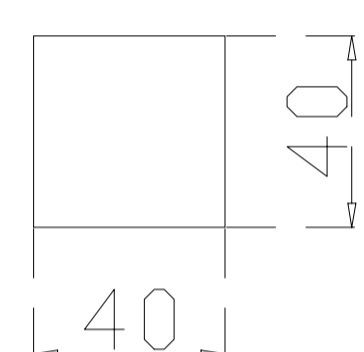

E-CONOMIC

STELAŽ
STEEL LEGS
EC 4406

MILA DESIGN

EC 4406
* 600 mm