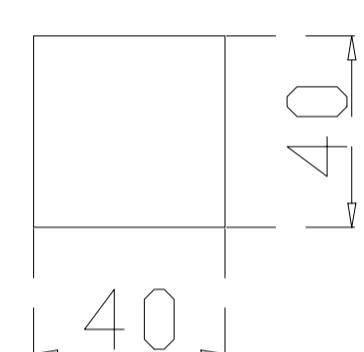

E-CONOMIC

STELAŽ
STEEL LEGS
EC 4408

MILA DESIGN

EC 4408
* 800 mm