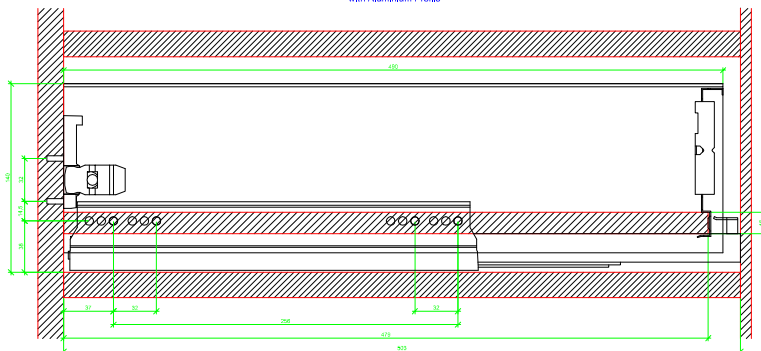

AVT YOU with Steel Rear Panel