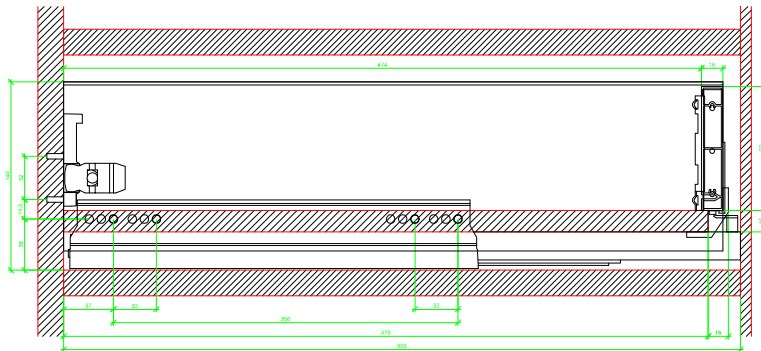

AVT YOU with Steel Rear Panel