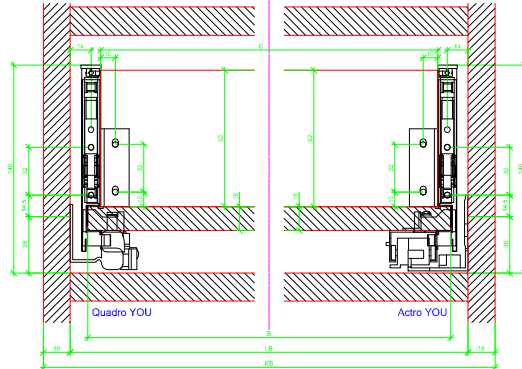

AVT YOU Rear Panel Connector with Wooden Panel