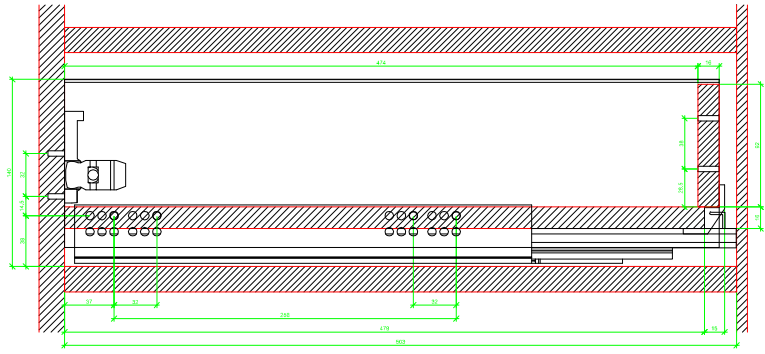

AVT YOU with Wooden Panel