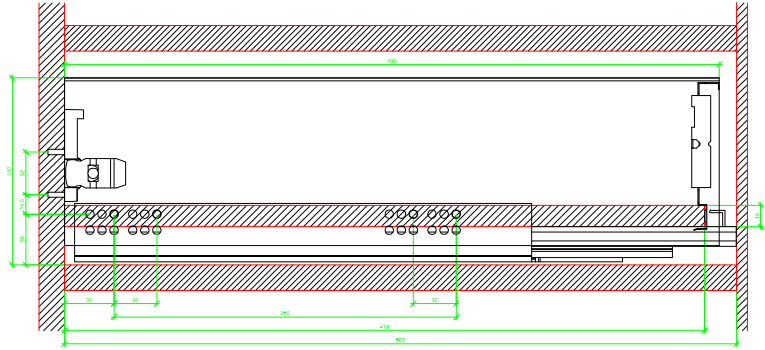

AVT YOU with Steel Rear Panel