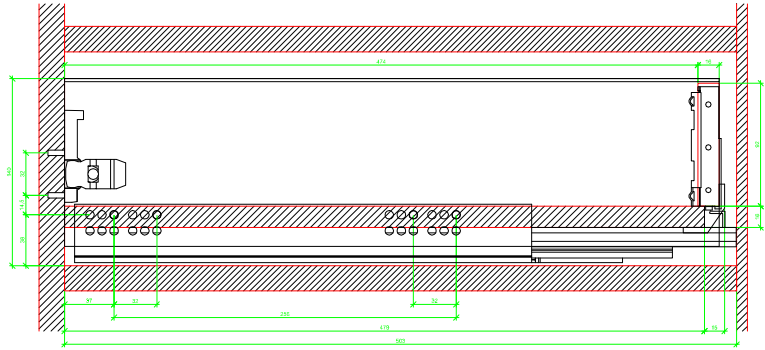

AVT YOU Rear Panel Connector with Wooden Panel