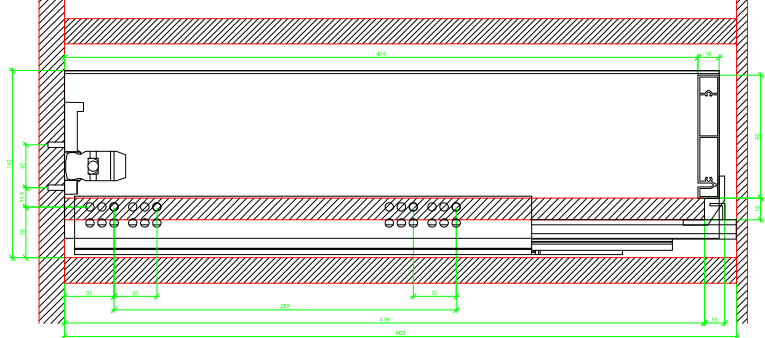

AVT YOU with Aluminium Profile