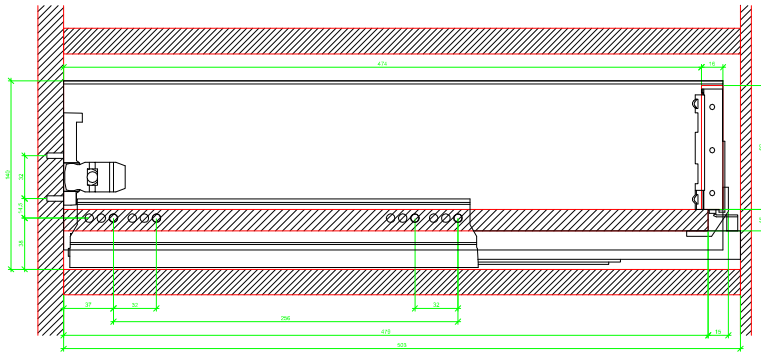

AVT YOU Rear Panel Connector with Wooden Panel