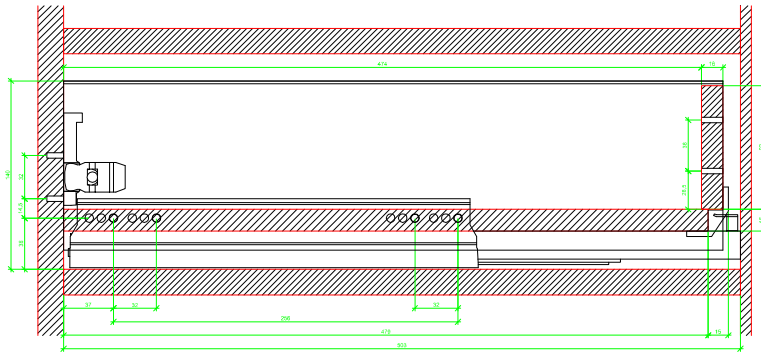

AVT YOU with Wooden Panel