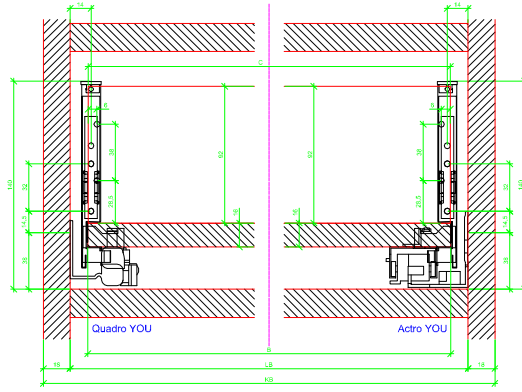

AVT YOU with Wooden Panel