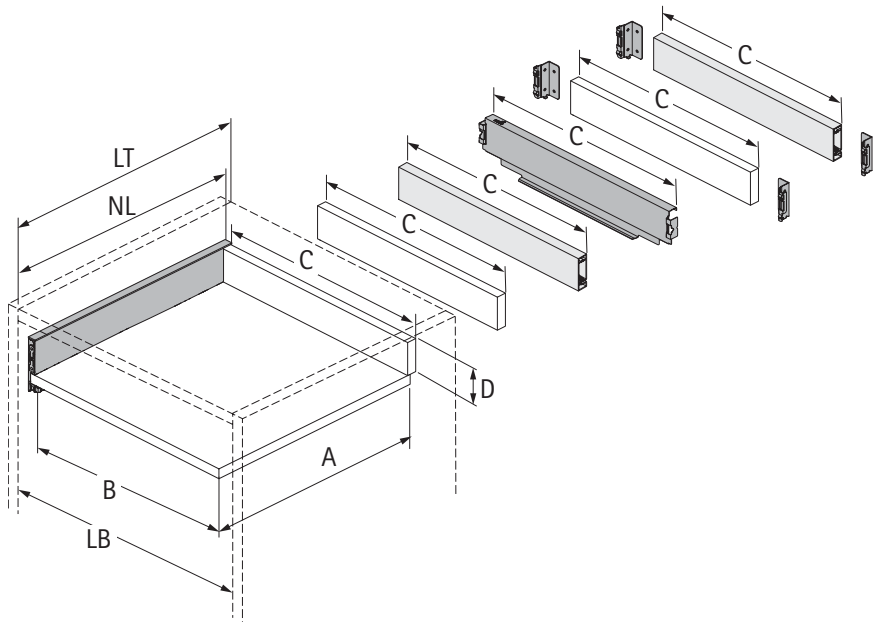

Drawings / Zeichnungen:  
AvanTech YOU

Technik für Möbel

  
**Hettich**

Model / Ausführung	Drawer / Schubkasten
Profile height / Zargenhöhe	139 mm
Nominal length / Nennlänge	500 mm
Cabinet side panel thickness / Korpuseitendicke	16 / 18 / 19 mm

			
A		NL - 21	
B		LB - 24	
C	LB - 24	LB - 41	-
D H 139	92	92	-

AVT YOU with Wooden Panel

AVT YOU Rear Panel Connector with Wooden Panel

AVT YOU with Aluminium Profile

AVT YOU Rear Panel Connectors with Aluminium Profile