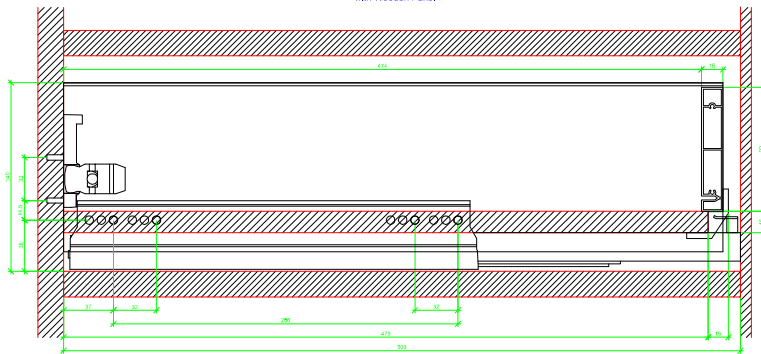

AVT YOU with Aluminium Profile