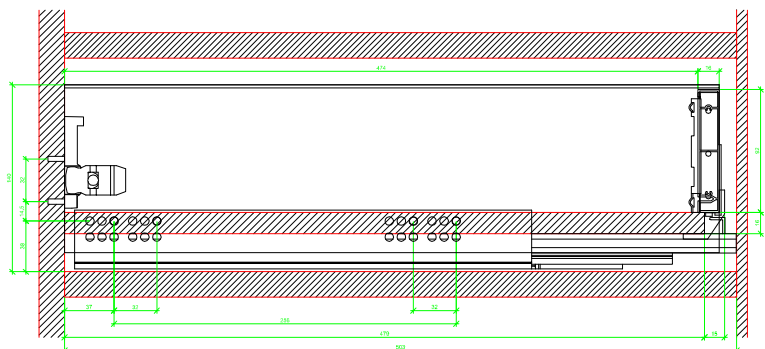

AVT YOU with Steel Rear Panel