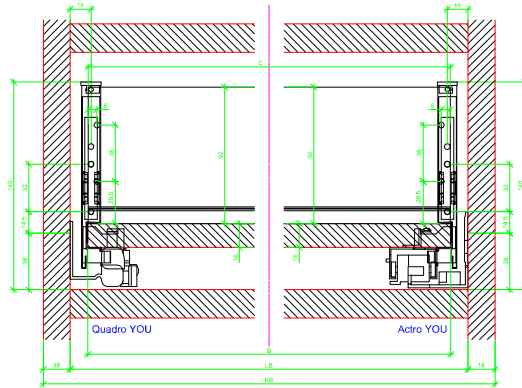

AVT YOU with Aluminum Profile