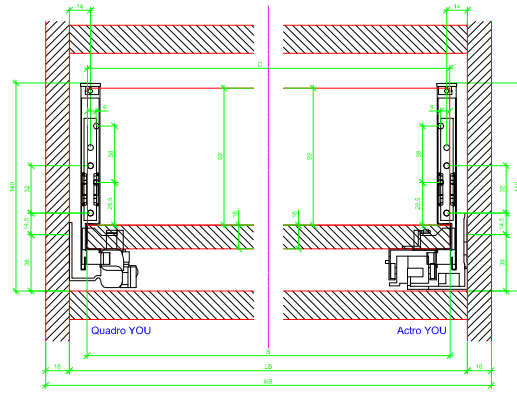

AVT YOU with Wooden Panel