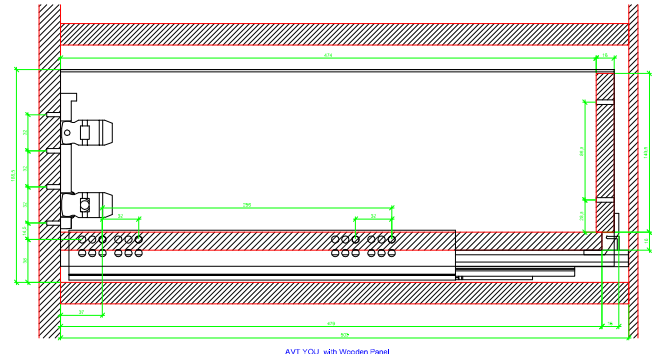

AVT YOU with Wooden Panel