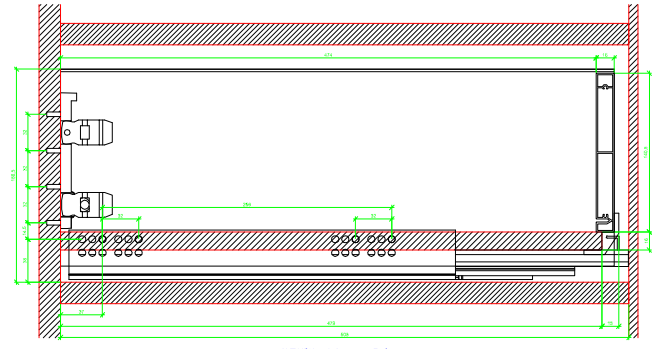

AVT YOU with Aluminum Profile