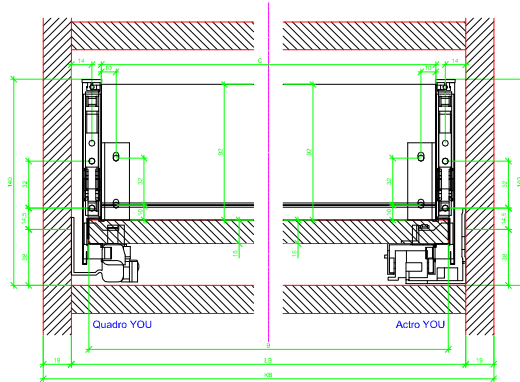

AVT YOU with Steel Rear Panel