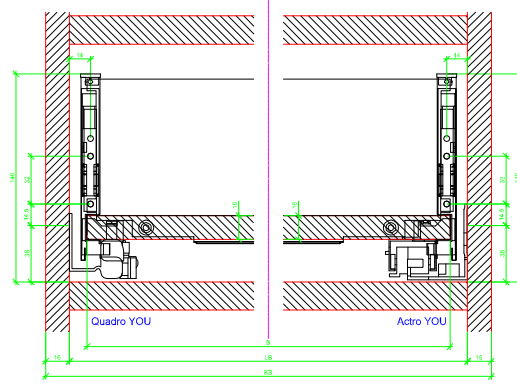

AVT YOU with Steel Rear Panel