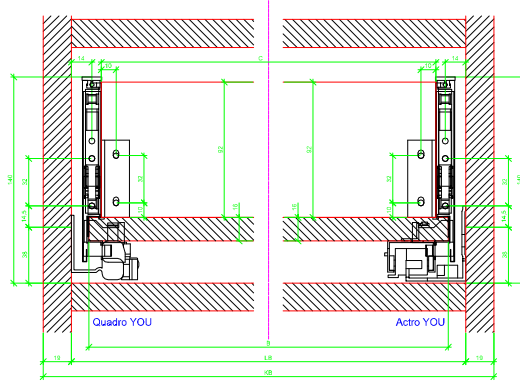

AVT YOU Rear Panel Connector with Wooden Panel