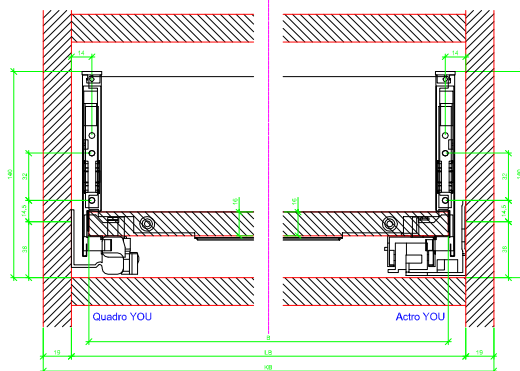

AVT YOU with Steel Rear Panel