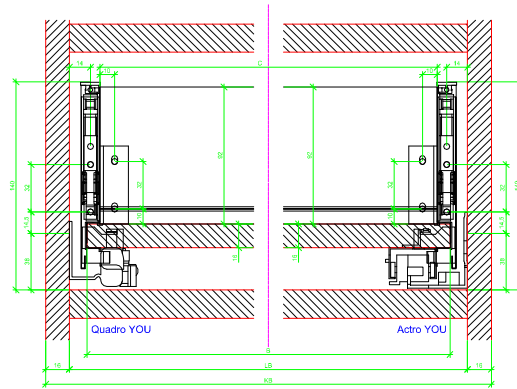

AVT YOU with Steel Rear Panel