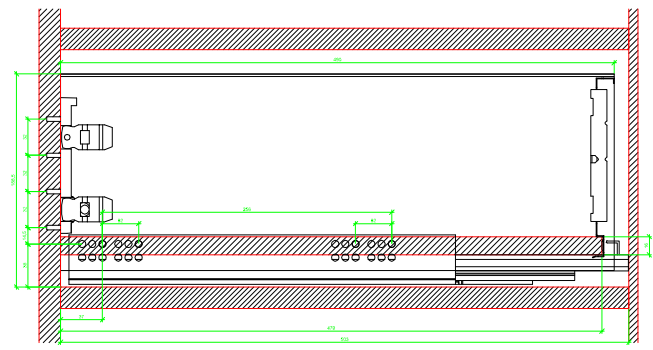

AVT YOU with Steel Rear Panel