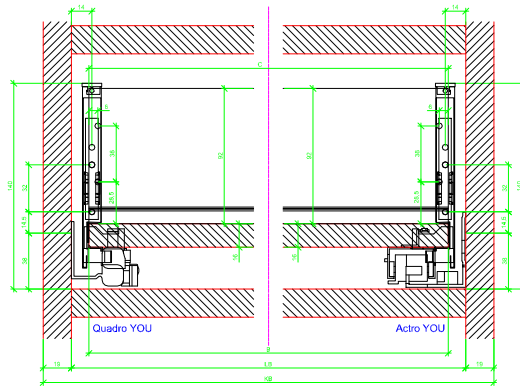

AVT YOU with Aluminum Profile