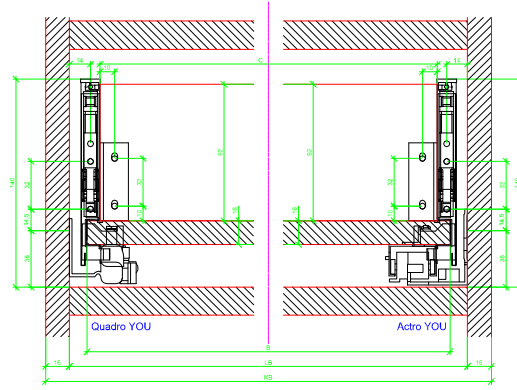

AVT YOU Rear Panel Connector with Wooden Panel