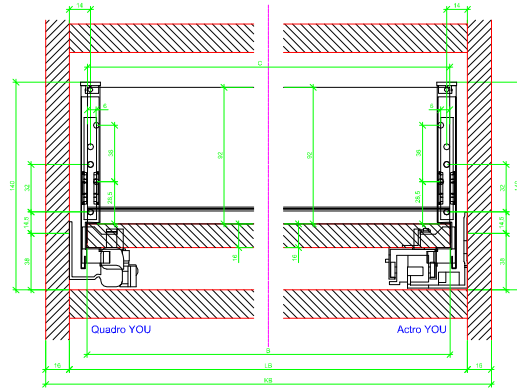

AVT YOU with Aluminium Profile