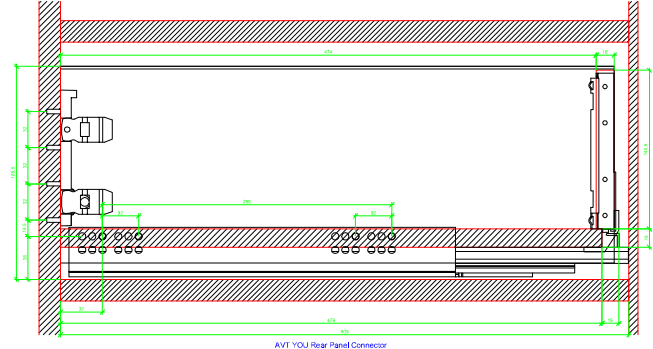

AVT YOU Rear Panel Connector with Wooden Panel