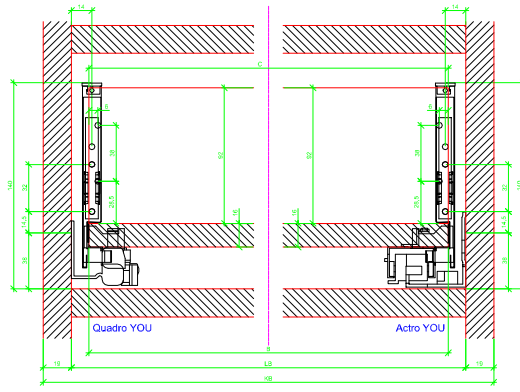

AVT YOU with Wooden Panel