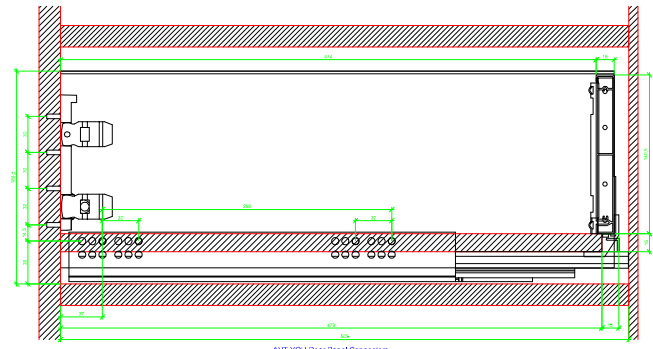

AVT YOU with Steel Rear Panel