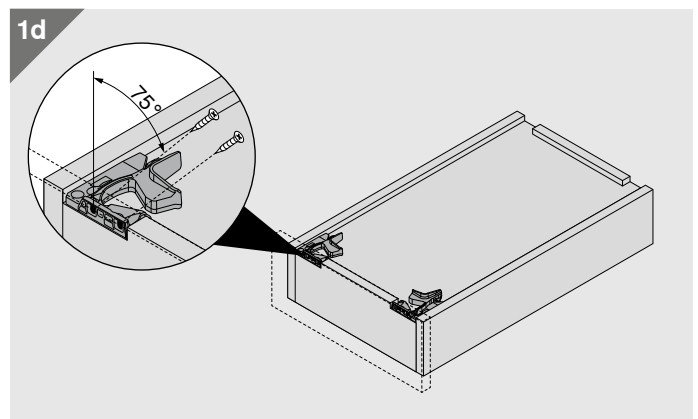

Julius Blum GmbH  
Furniture Fittings Mfg.  
6973 Höchst, Austria  
Tel.: +43 5578 705-0  
Fax: +43 5578 705-44  
E-mail: [info@blum.com](mailto:info@blum.com)  
[www.blum.com](http://www.blum.com)

Our sites in Austria, Poland and China are certified to the international standards mentioned below.  
Our site in the USA is certified to ISO 9001.  
Our site in Brazil is certified to ISO 9001, ISO 14001 and ISO 45001.