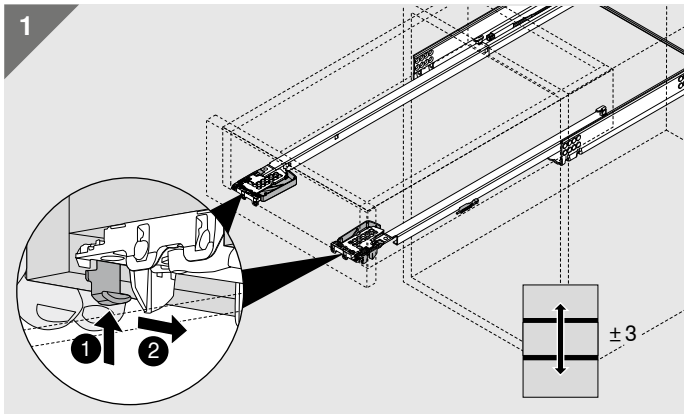

Julius Blum GmbH  
Furniture Fittings Mfg.  
6973 Höchst, Austria  
Tel.: +43 5578 705-0  
Fax: +43 5578 705-44  
E-mail: [info@blum.com](mailto:info@blum.com)  
[www.blum.com](http://www.blum.com)

Our sites in Austria, Poland and China are certified to the international standards mentioned below.  
Our site in the USA is certified to ISO 9001.  
Our site in Brazil is certified to ISO 9001, ISO 14001 and ISO 45001.