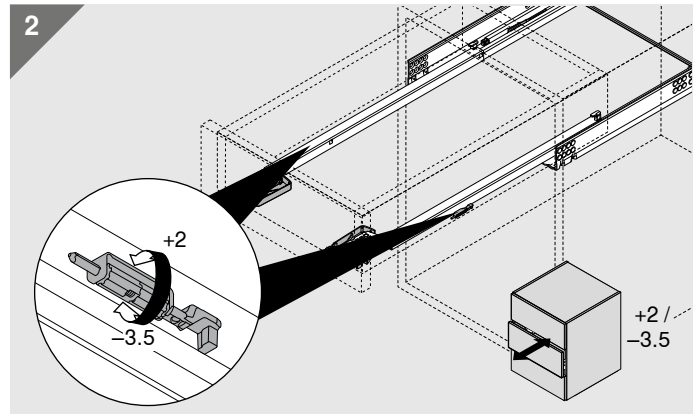

Julius Blum GmbH  
Furniture Fittings Mfg.  
6973 Höchst, Austria  
Tel.: +43 5578 705-0  
Fax: +43 5578 705-44  
E-mail: [info@blum.com](mailto:info@blum.com)  
[www.blum.com](http://www.blum.com)

Our sites in Austria, Poland and China are certified to the international standards mentioned below.  
Our site in the USA is certified to ISO 9001.  
Our site in Brazil is certified to ISO 9001, ISO 14001 and ISO 45001.