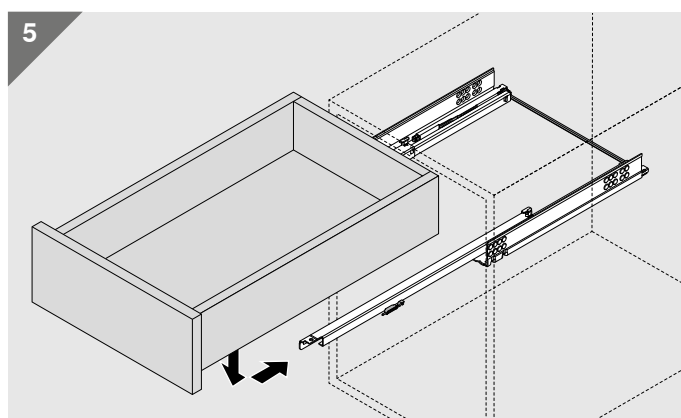

Julius Blum GmbH  
Furniture Fittings Mfg.  
6973 Höchst, Austria  
Tel.: +43 5578 705-0  
Fax: +43 5578 705-44  
E-mail: [info@blum.com](mailto:info@blum.com)  
[www.blum.com](http://www.blum.com)

Our sites in Austria, Poland and China are certified to the international standards mentioned below.  
Our site in the USA is certified to ISO 9001.  
Our site in Brazil is certified to ISO 9001, ISO 14001 and ISO 45001.