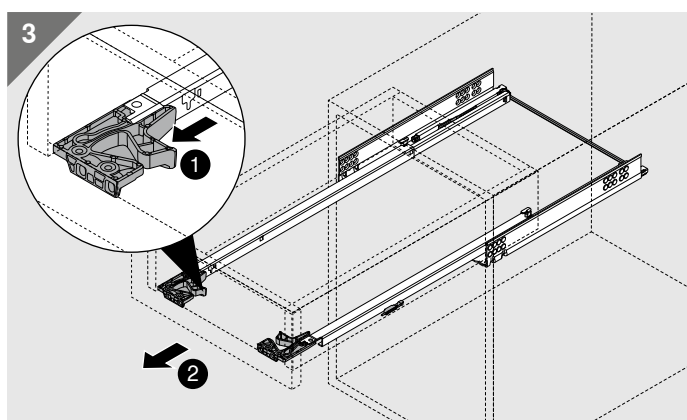

Julius Blum GmbH  
Furniture Fittings Mfg.  
6973 Höchst, Austria  
Tel.: +43 5578 705-0  
Fax: +43 5578 705-44  
E-mail: [info@blum.com](mailto:info@blum.com)  
[www.blum.com](http://www.blum.com)

Our sites in Austria, Poland and China are certified to the international standards mentioned below.  
Our site in the USA is certified to ISO 9001.  
Our site in Brazil is certified to ISO 9001, ISO 14001 and ISO 45001.