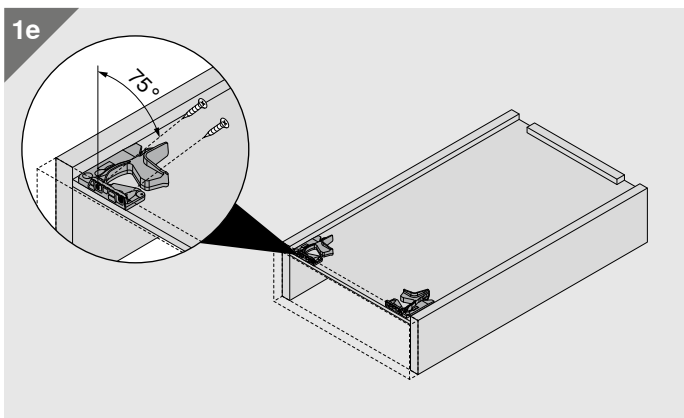

Julius Blum GmbH  
Furniture Fittings Mfg.  
6973 Höchst, Austria  
Tel.: +43 5578 705-0  
Fax: +43 5578 705-44  
E-mail: [info@blum.com](mailto:info@blum.com)  
[www.blum.com](http://www.blum.com)

Our sites in Austria, Poland and China are certified to the international standards mentioned below.  
Our site in the USA is certified to ISO 9001.  
Our site in Brazil is certified to ISO 9001, ISO 14001 and ISO 45001.