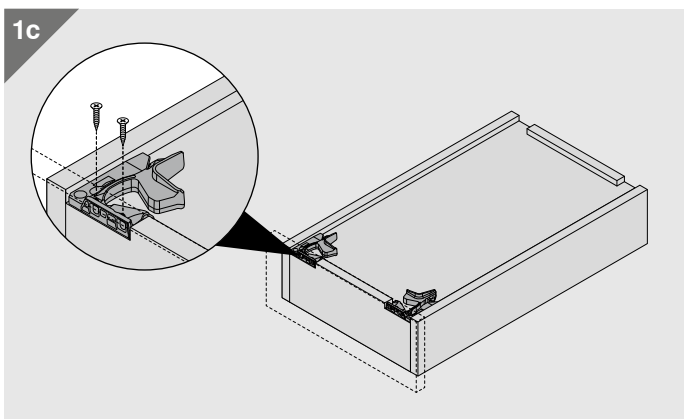

Julius Blum GmbH  
Furniture Fittings Mfg.  
6973 Höchst, Austria  
Tel.: +43 5578 705-0  
Fax: +43 5578 705-44  
E-mail: [info@blum.com](mailto:info@blum.com)  
[www.blum.com](http://www.blum.com)

Our sites in Austria, Poland and China are certified to the international standards mentioned below.  
Our site in the USA is certified to ISO 9001.  
Our site in Brazil is certified to ISO 9001, ISO 14001 and ISO 45001.