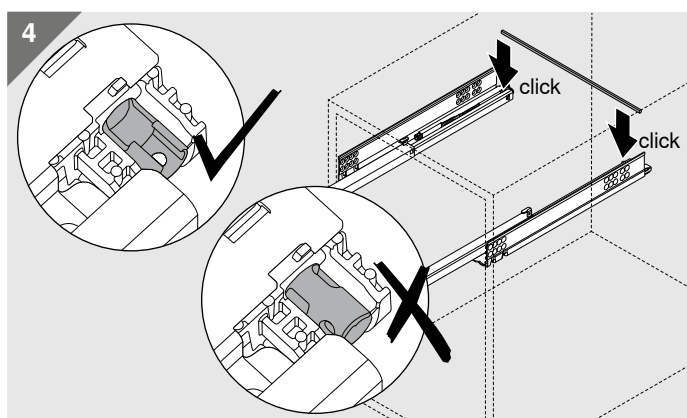

Julius Blum GmbH  
Furniture Fittings Mfg.  
6973 Höchst, Austria  
Tel.: +43 5578 705-0  
Fax: +43 5578 705-44  
E-mail: [info@blum.com](mailto:info@blum.com)  
[www.blum.com](http://www.blum.com)

Our sites in Austria, Poland and China are certified to the international standards mentioned below.  
Our site in the USA is certified to ISO 9001.  
Our site in Brazil is certified to ISO 9001, ISO 14001 and ISO 45001.