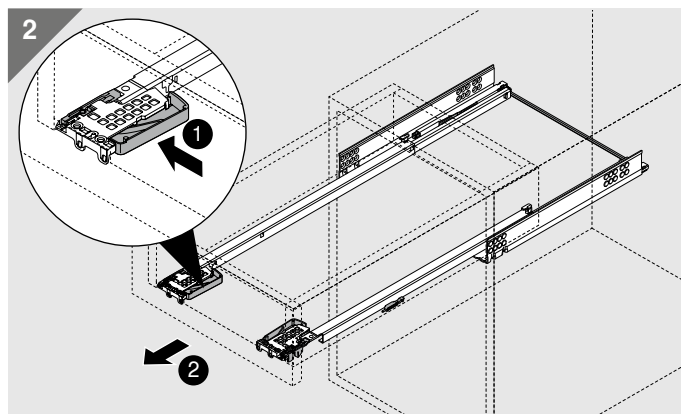

Julius Blum GmbH  
Furniture Fittings Mfg.  
6973 Höchst, Austria  
Tel.: +43 5578 705-0  
Fax: +43 5578 705-44  
E-mail: [info@blum.com](mailto:info@blum.com)  
[www.blum.com](http://www.blum.com)

Our sites in Austria, Poland and China are certified to the international standards mentioned below.  
Our site in the USA is certified to ISO 9001.  
Our site in Brazil is certified to ISO 9001, ISO 14001 and ISO 45001.