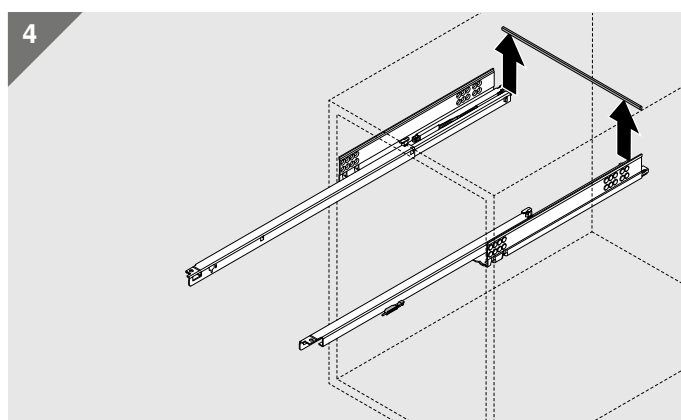

Julius Blum GmbH  
Furniture Fittings Mfg.  
6973 Höchst, Austria  
Tel.: +43 5578 705-0  
Fax: +43 5578 705-44  
E-mail: [info@blum.com](mailto:info@blum.com)  
[www.blum.com](http://www.blum.com)

Our sites in Austria, Poland and China are certified to the international standards mentioned below.  
Our site in the USA is certified to ISO 9001.  
Our site in Brazil is certified to ISO 9001, ISO 14001 and ISO 45001.