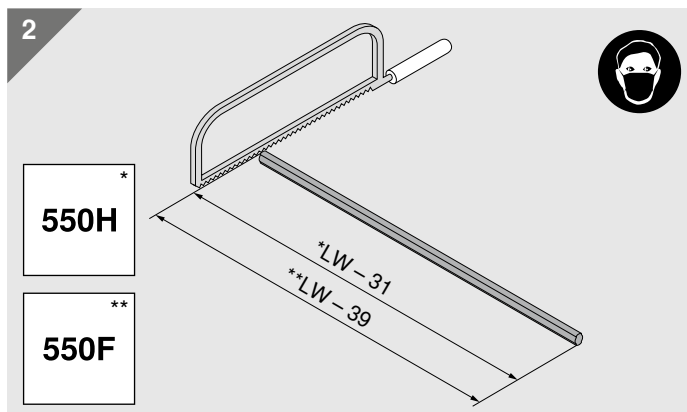

Julius Blum GmbH  
Furniture Fittings Mfg.  
6973 Höchst, Austria  
Tel.: +43 5578 705-0  
Fax: +43 5578 705-44  
E-mail: [info@blum.com](mailto:info@blum.com)  
[www.blum.com](http://www.blum.com)

Our sites in Austria, Poland and China are certified to the international standards mentioned below.  
Our site in the USA is certified to ISO 9001.  
Our site in Brazil is certified to ISO 9001, ISO 14001 and ISO 45001.