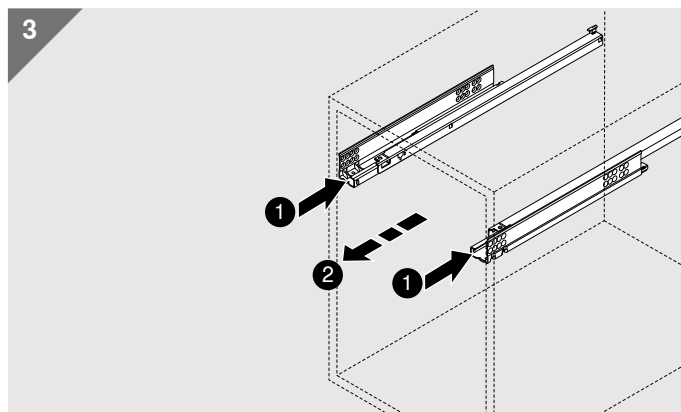

Julius Blum GmbH  
Furniture Fittings Mfg.  
6973 Höchst, Austria  
Tel.: +43 5578 705-0  
Fax: +43 5578 705-44  
E-mail: [info@blum.com](mailto:info@blum.com)  
[www.blum.com](http://www.blum.com)

Our sites in Austria, Poland and China are certified to the international standards mentioned below.  
Our site in the USA is certified to ISO 9001.  
Our site in Brazil is certified to ISO 9001, ISO 14001 and ISO 45001.