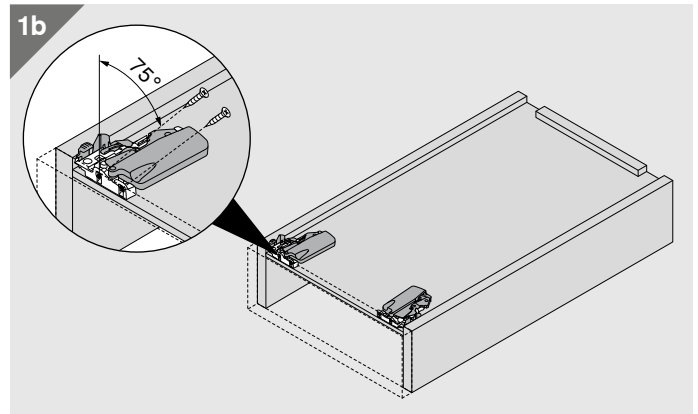

Julius Blum GmbH  
Furniture Fittings Mfg.  
6973 Höchst, Austria  
Tel.: +43 5578 705-0  
Fax: +43 5578 705-44  
E-mail: [info@blum.com](mailto:info@blum.com)  
[www.blum.com](http://www.blum.com)

Our sites in Austria, Poland and China are certified to the international standards mentioned below.  
Our site in the USA is certified to ISO 9001.  
Our site in Brazil is certified to ISO 9001, ISO 14001 and ISO 45001.