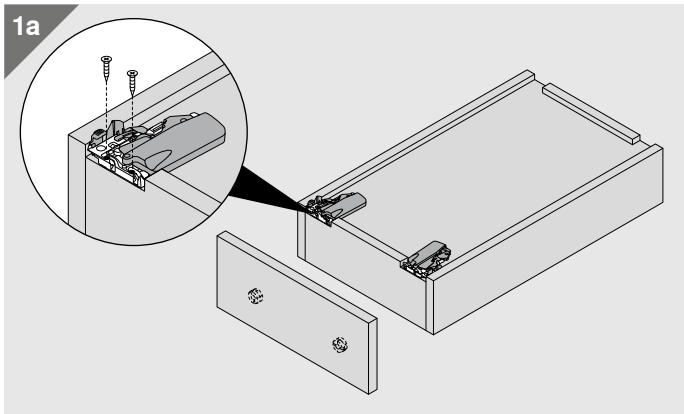

Julius Blum GmbH  
Furniture Fittings Mfg.  
6973 Höchst, Austria  
Tel.: +43 5578 705-0  
Fax: +43 5578 705-44  
E-mail: [info@blum.com](mailto:info@blum.com)  
[www.blum.com](http://www.blum.com)

Our sites in Austria, Poland and China are certified to the international standards mentioned below.  
Our site in the USA is certified to ISO 9001.  
Our site in Brazil is certified to ISO 9001, ISO 14001 and ISO 45001.