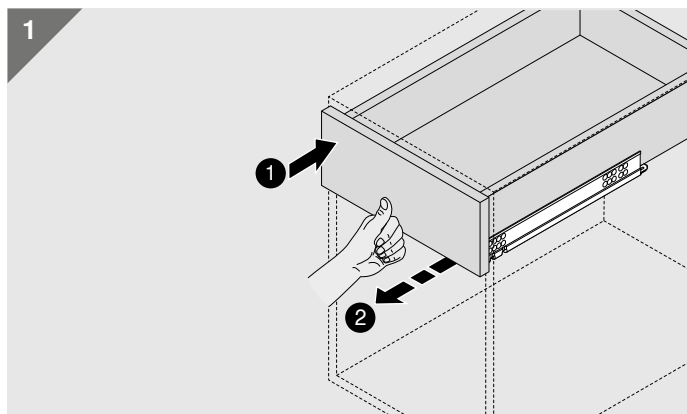

Julius Blum GmbH  
Furniture Fittings Mfg.  
6973 Höchst, Austria  
Tel.: +43 5578 705-0  
Fax: +43 5578 705-44  
E-mail: [info@blum.com](mailto:info@blum.com)  
[www.blum.com](http://www.blum.com)

Our sites in Austria, Poland and China are certified to the international standards mentioned below.  
Our site in the USA is certified to ISO 9001.  
Our site in Brazil is certified to ISO 9001, ISO 14001 and ISO 45001.