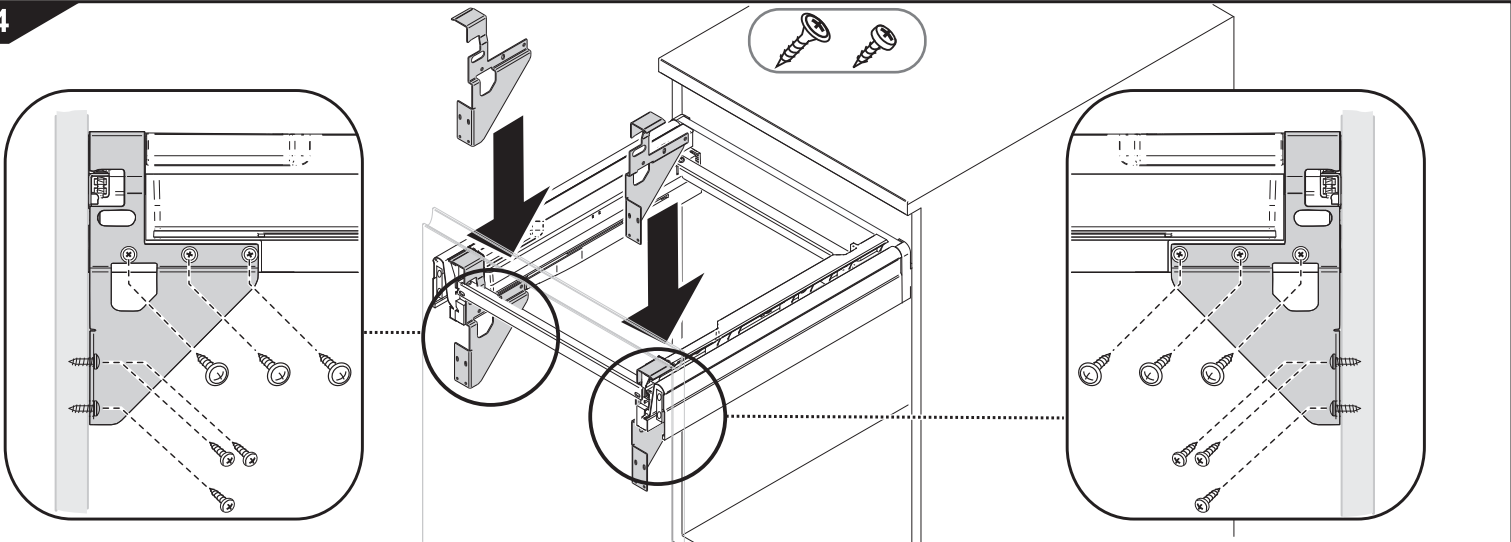

450mm

NL450mm

art. 560_4545B

art. 560_4545A

1

- •Blum Tandembox®
- •Grass DWD XP®
- •Hettich ArciTech®

424mm

- •Grass Nova Pro®

431mm

2

3

4

5

6