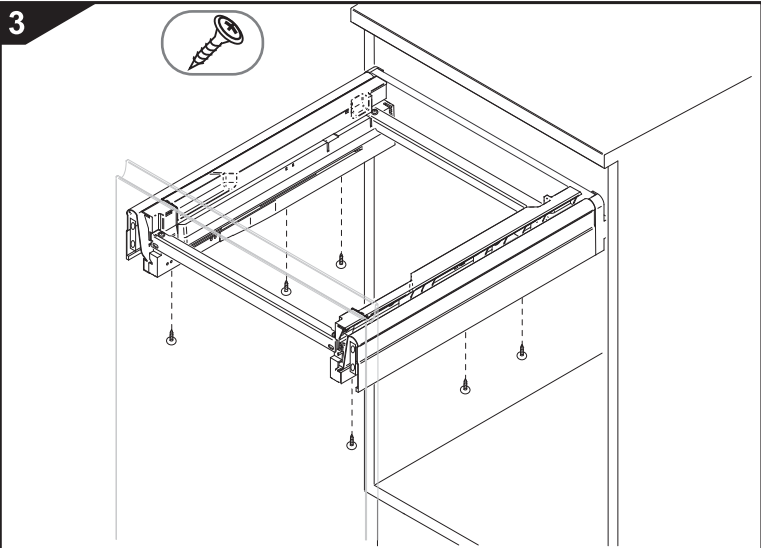

450mm

NL450mm

art. 560_4545B

art. 560_4545A

1

- •Blum Tandembox®
- •Grass DWD XP®
- •Hettich ArciTech®

424mm

- •Grass Nova Pro®

431mm

2

3

4

5

6