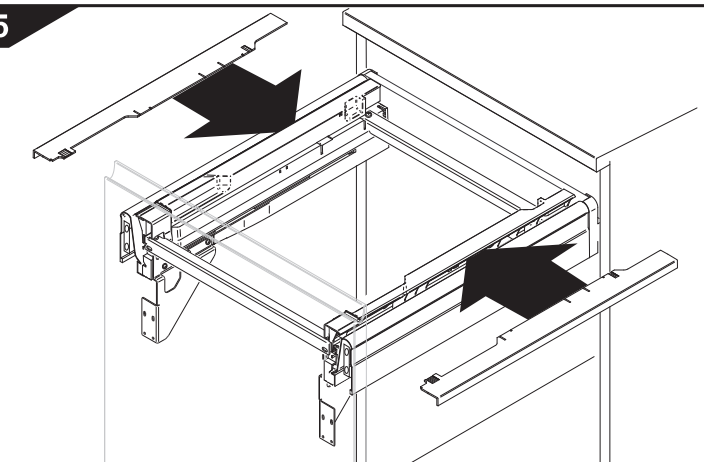

450mm

NL450mm

art. 560_4545B

art. 560_4545A

1

- •Blum Tandembox®
- •Grass DWD XP®
- •Hettich ArciTech®

424mm

- •Grass Nova Pro®

431mm

2

3

4

5

6