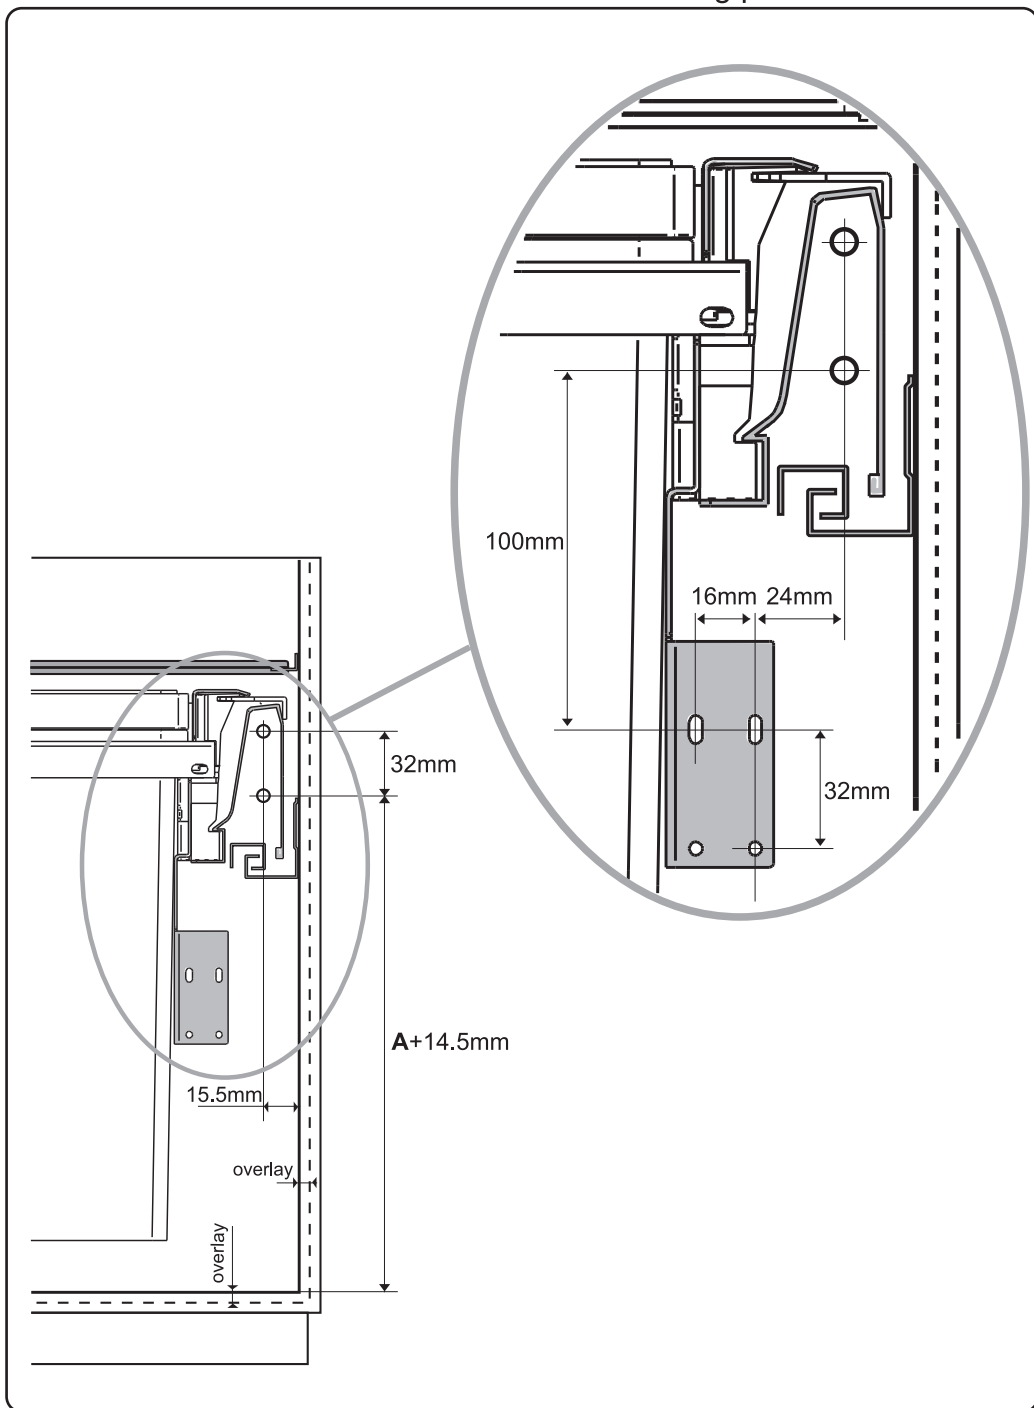

Blum Tandembox

Blum Tandembox carcass drawer runner & metal lid position (optional)

Blum Tandembox drawer front drilling position

Hettich Arcitech

Hettich Arcitech carcass drawer runner & metal lid position (optional)

Hettich Arcitech drawer front drilling position

Grass Nova Pro

Grass Nova Pro carcass drawer runner & metal lid position (optional)

Grass Nova Pro drawer front drilling position

Grass DWD XP

Grass DWD XP carcass drawer runner & metal lid position (optional)

Grass DWD XP drawer front drilling position