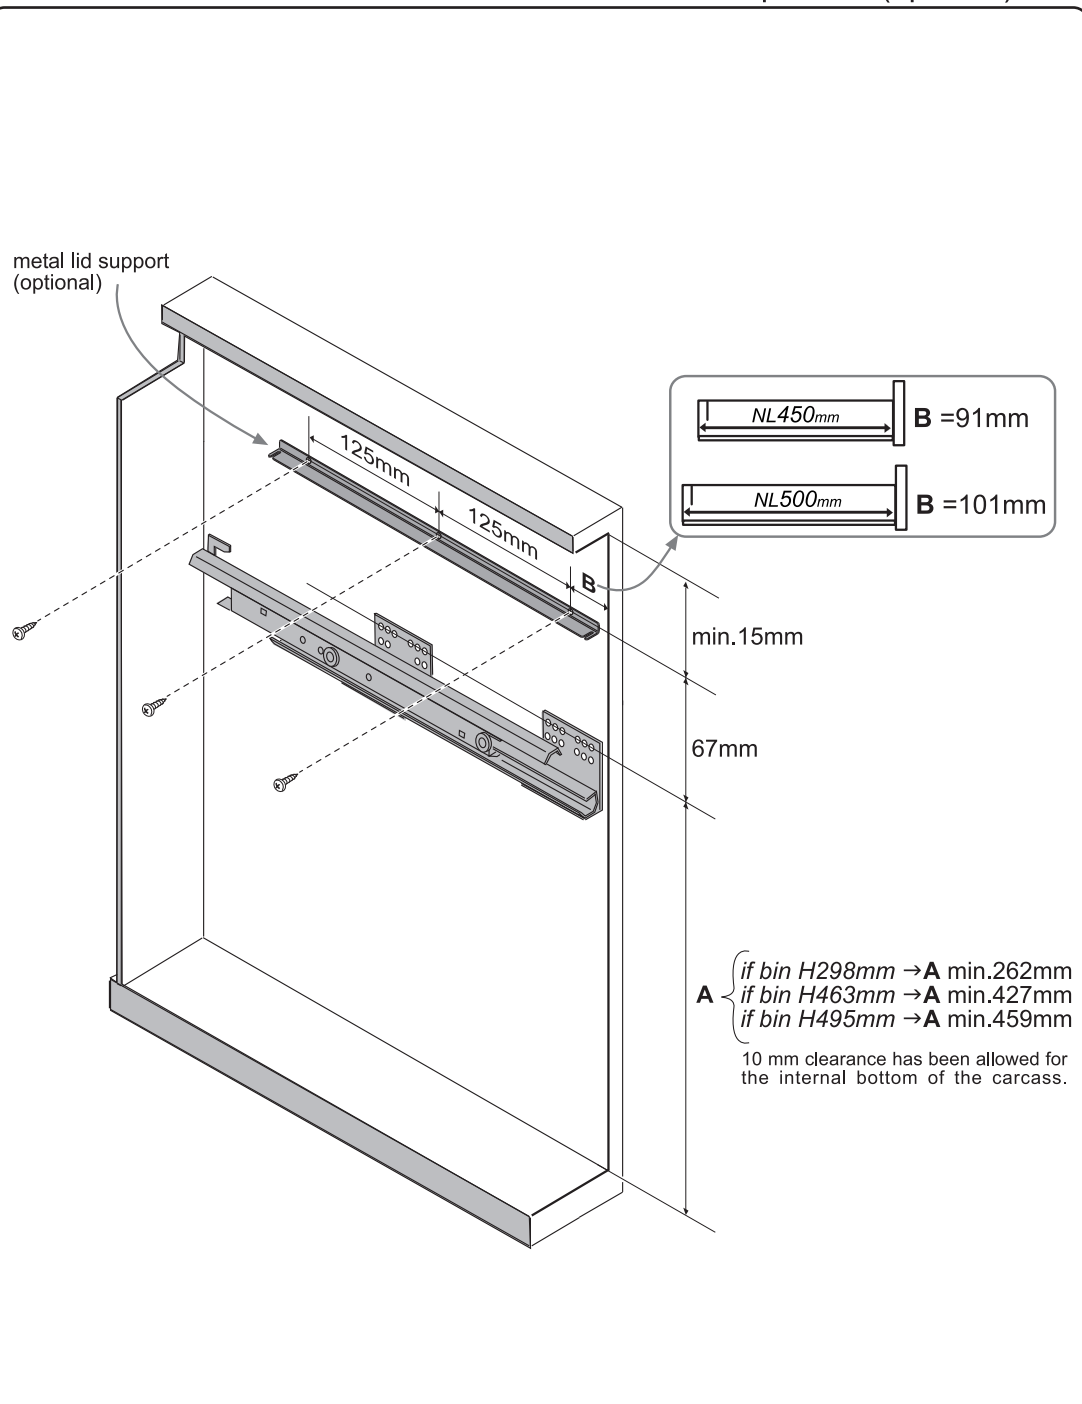

Blum Tandembox

Blum Tandembox carcass drawer runner & metal lid position (optional)

Blum Tandembox drawer front drilling position

Hettich Arcitech

Hettich Arcitech carcass drawer runner & metal lid position (optional)

Hettich Arcitech drawer front drilling position

Grass Nova Pro

Grass Nova Pro carcass drawer runner & metal lid position (optional)

Grass Nova Pro drawer front drilling position

Grass DWD XP

Grass DWD XP carcass drawer runner & metal lid position (optional)

Grass DWD XP drawer front drilling position