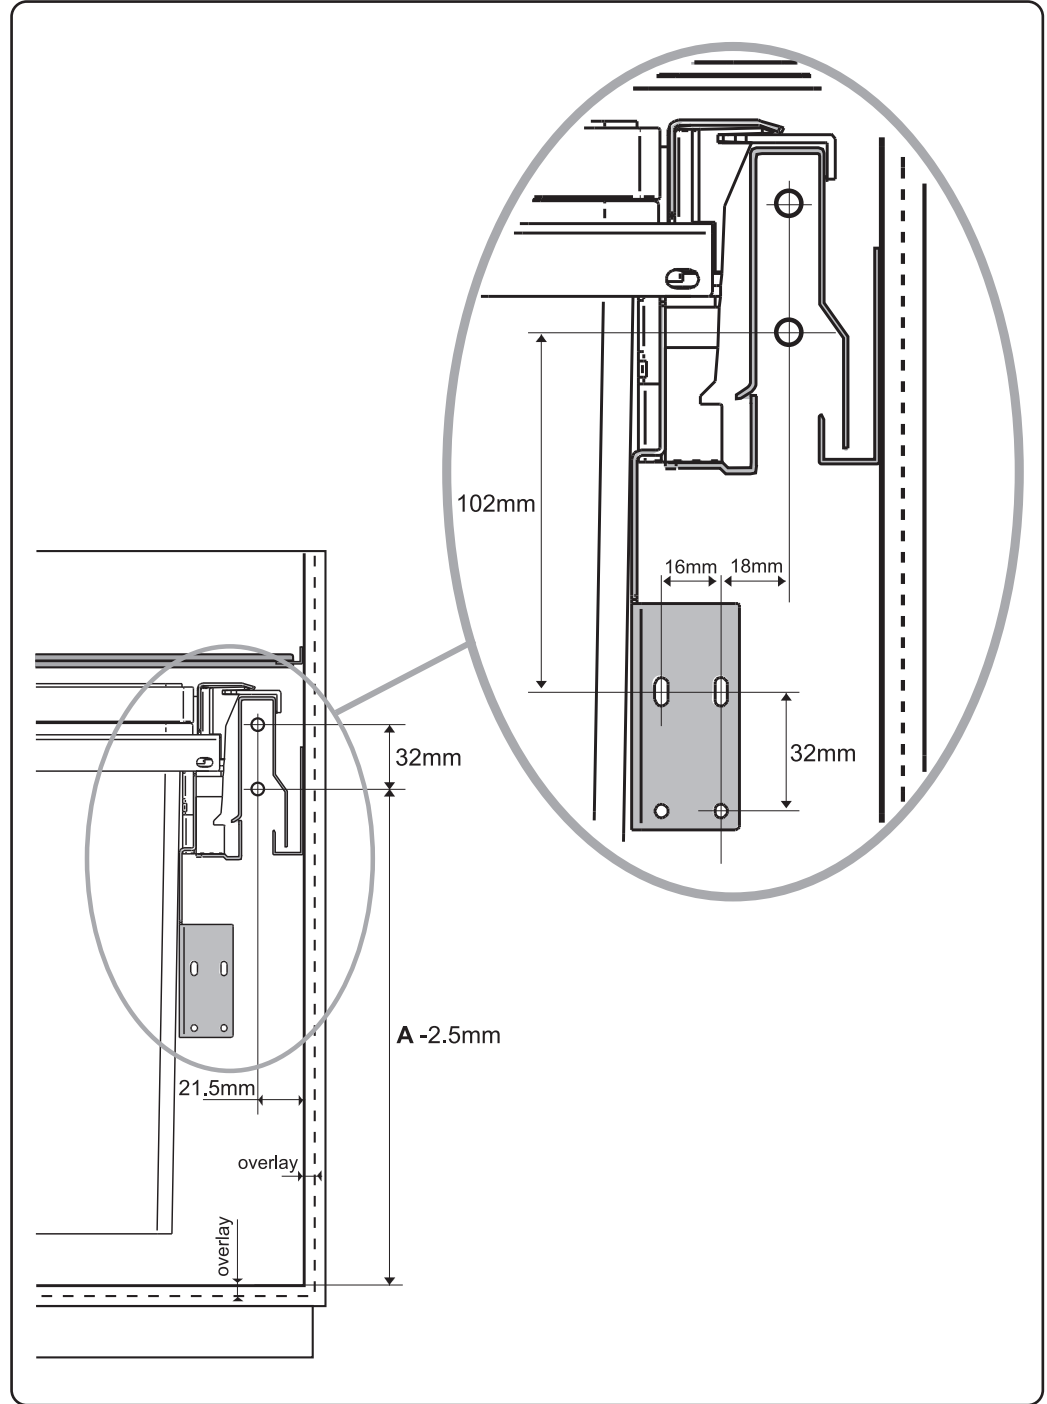

Blum Tandembox

Blum Tandembox carcass drawer runner & metal lid position (optional)

Blum Tandembox drawer front drilling position

Hettich Arcitech

Hettich Arcitech carcass drawer runner & metal lid position (optional)

Hettich Arcitech drawer front drilling position

Grass Nova Pro

Grass Nova Pro carcass drawer runner & metal lid position (optional)

Grass Nova Pro drawer front drilling position

Grass DWD XP

Grass DWD XP carcass drawer runner & metal lid position (optional)

Grass DWD XP drawer front drilling position