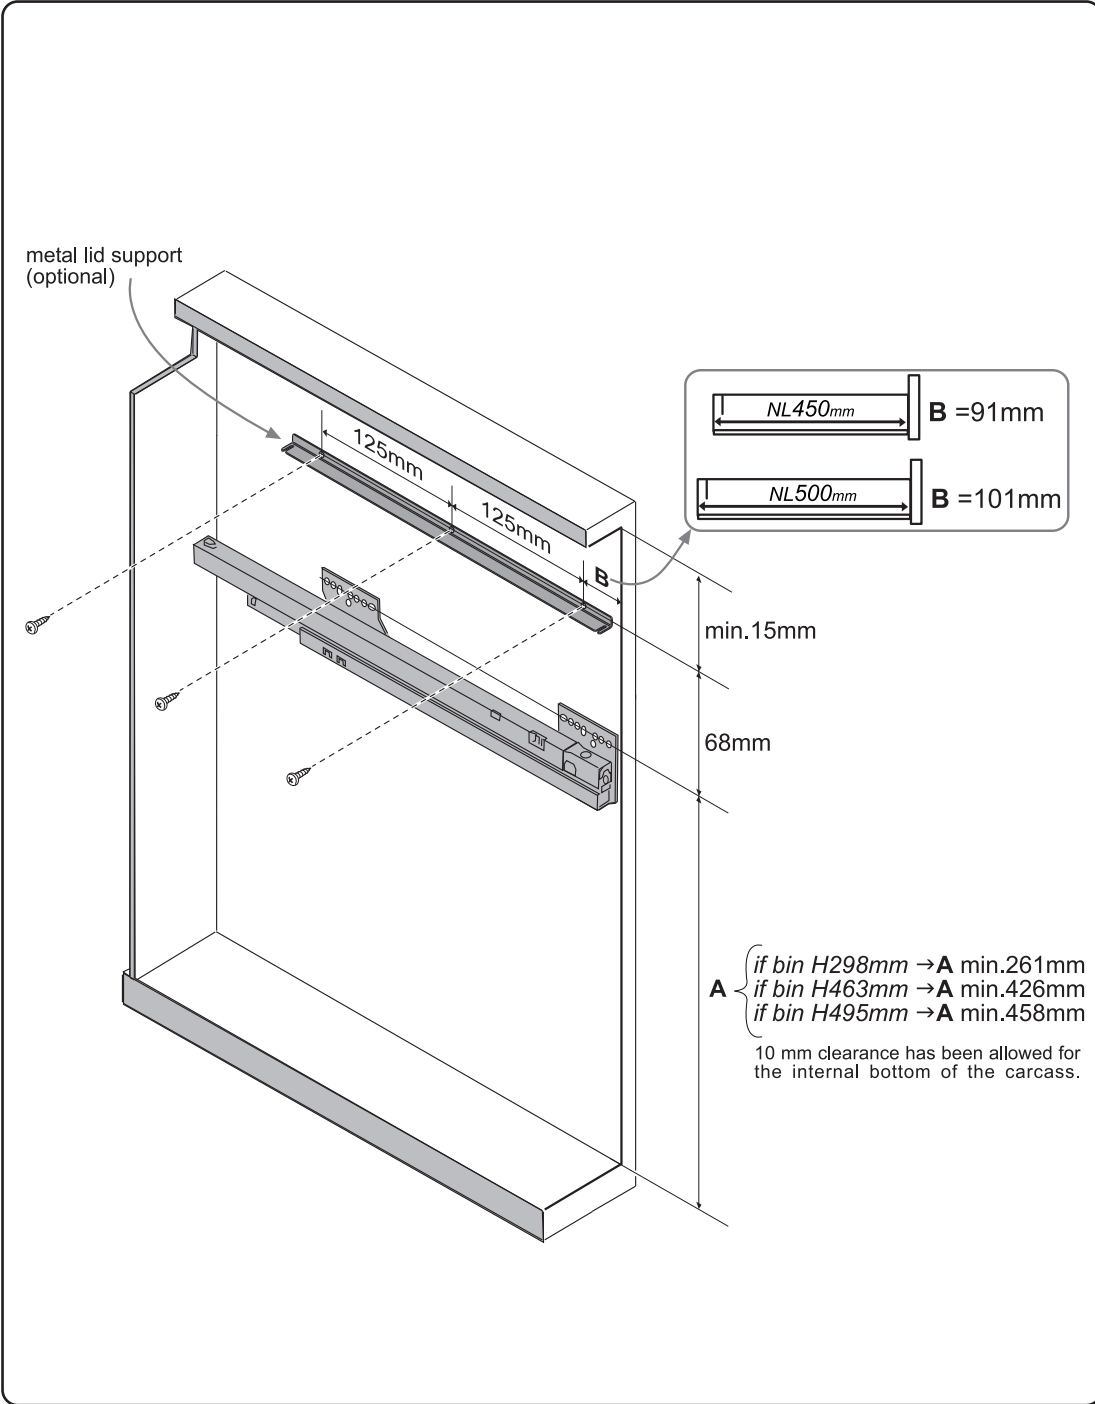

Blum Tandembox

Blum Tandembox carcass drawer runner & metal lid position (optional)

Blum Tandembox drawer front drilling position

Hettich Arcitech

Hettich Arcitech carcass drawer runner & metal lid position (optional)

Hettich Arcitech drawer front drilling position

Grass Nova Pro

Grass Nova Pro carcass drawer runner & metal lid position (optional)

Grass Nova Pro drawer front drilling position

Grass DWD XP

Grass DWD XP carcass drawer runner & metal lid position (optional)

Grass DWD XP drawer front drilling position