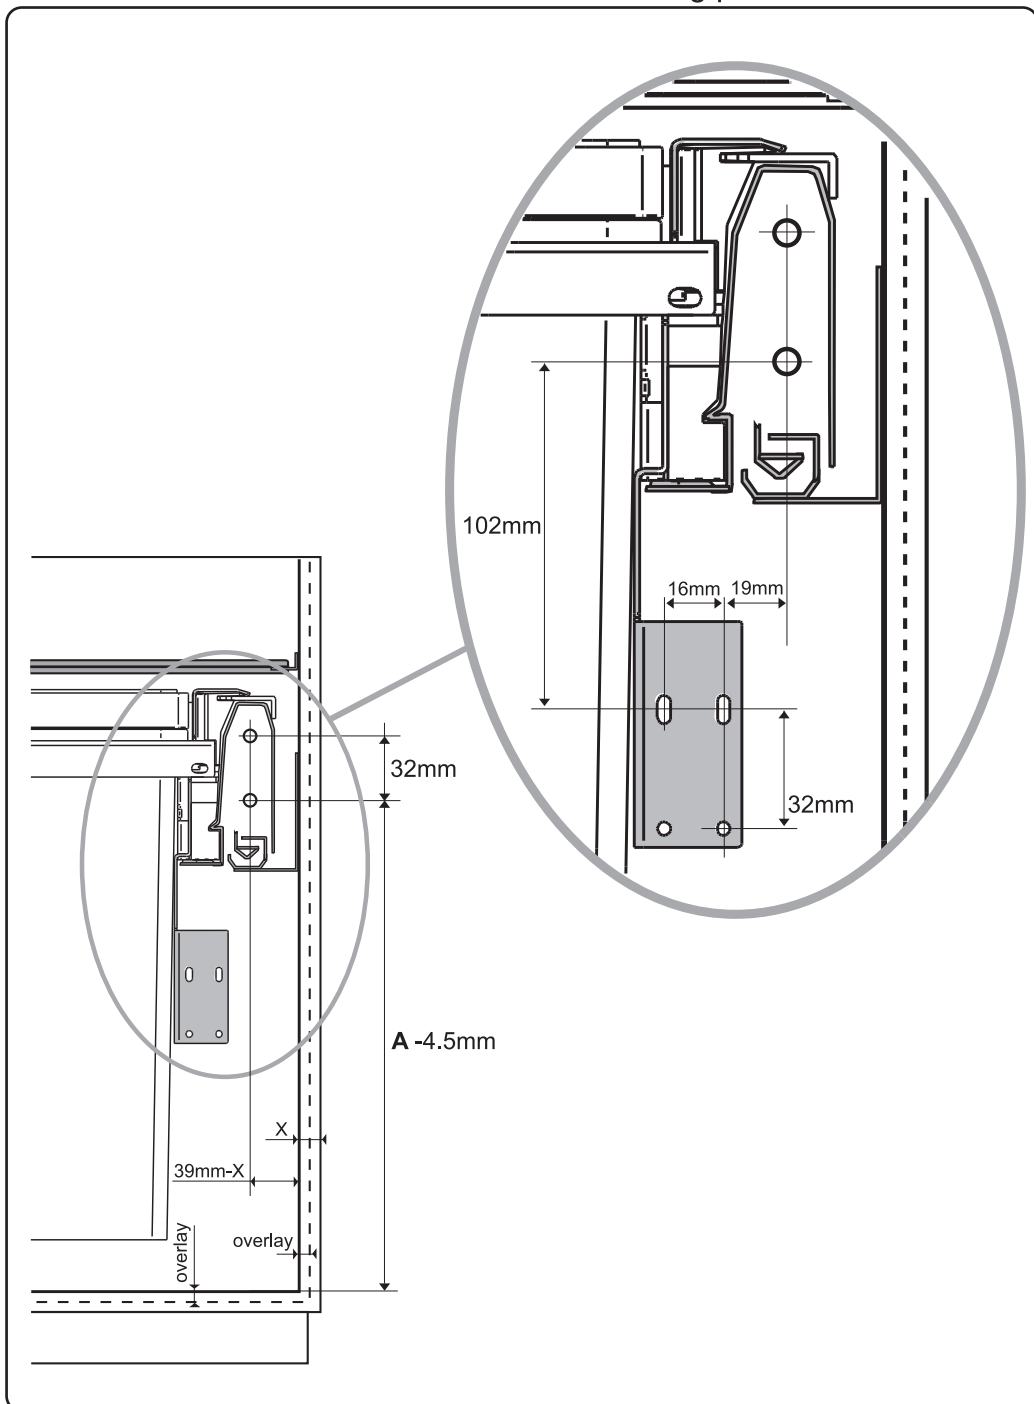

Blum Tandembox

Blum Tandembox carcass drawer runner & metal lid position (optional)

Blum Tandembox drawer front drilling position

Hettich Arcitech

Hettich Arcitech carcass drawer runner & metal lid position (optional)

Hettich Arcitech drawer front drilling position

Grass Nova Pro

Grass Nova Pro carcass drawer runner & metal lid position (optional)

Grass Nova Pro drawer front drilling position

Grass DWD XP

Grass DWD XP carcass drawer runner & metal lid position (optional)

Grass DWD XP drawer front drilling position