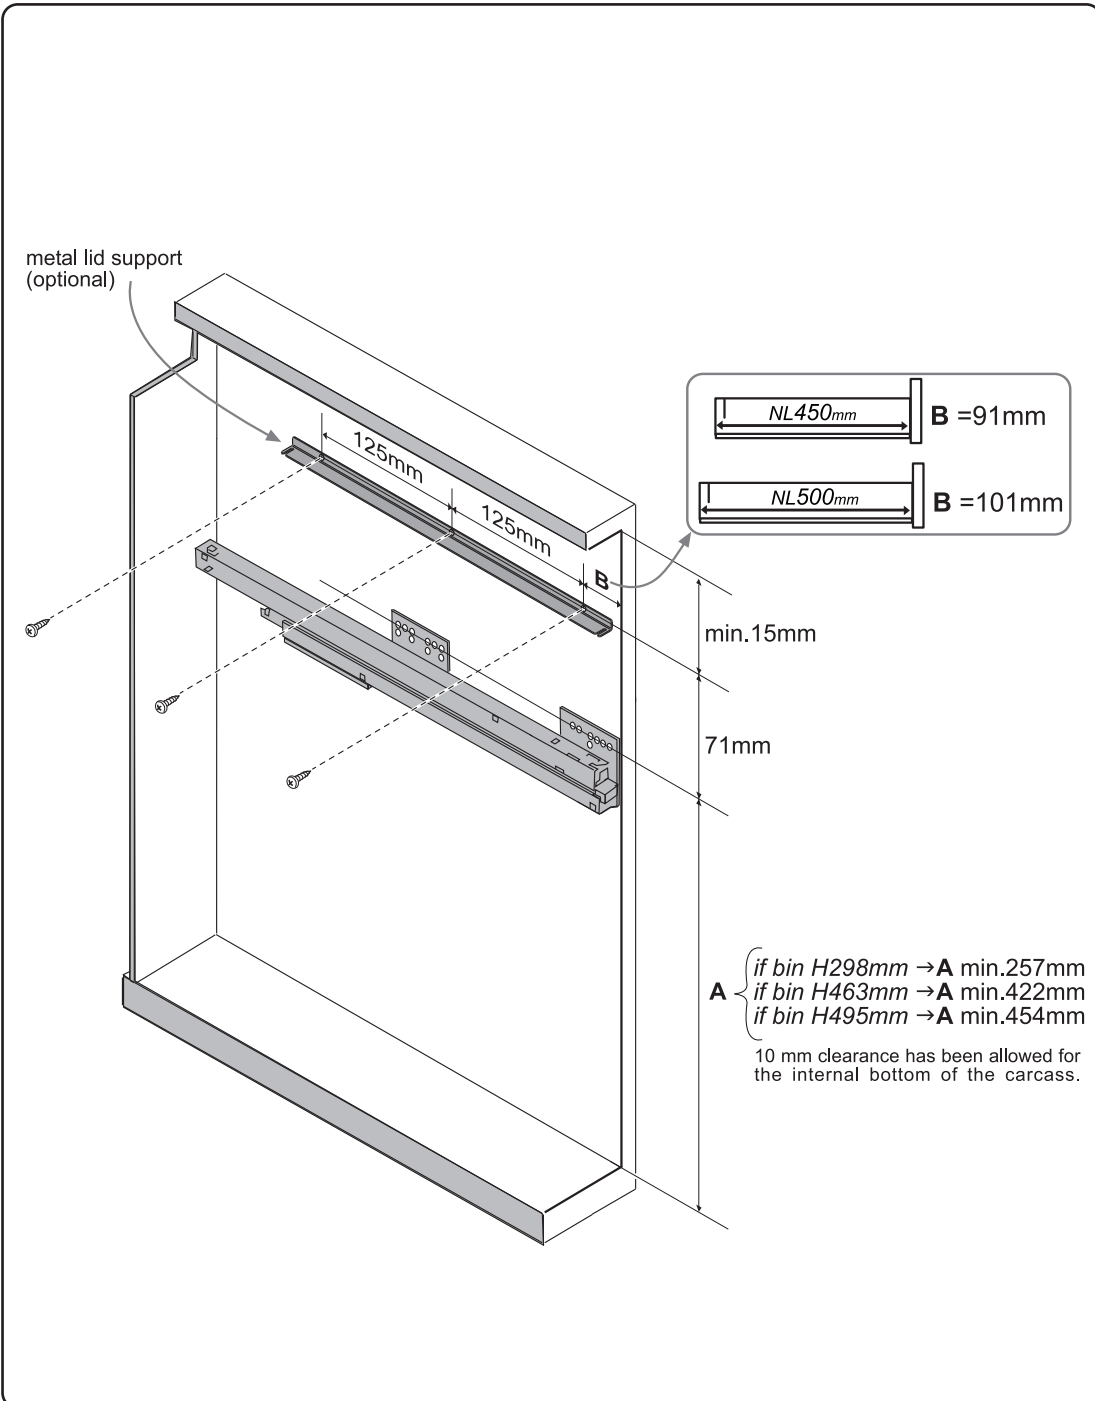

Blum Tandembox

Blum Tandembox carcass drawer runner & metal lid position (optional)

Blum Tandembox drawer front drilling position

Hettich Arcitech

Hettich Arcitech carcass drawer runner & metal lid position (optional)

Hettich Arcitech drawer front drilling position

Grass Nova Pro

Grass Nova Pro carcass drawer runner & metal lid position (optional)

Grass Nova Pro drawer front drilling position

Grass DWD XP

Grass DWD XP carcass drawer runner & metal lid position (optional)

Grass DWD XP drawer front drilling position