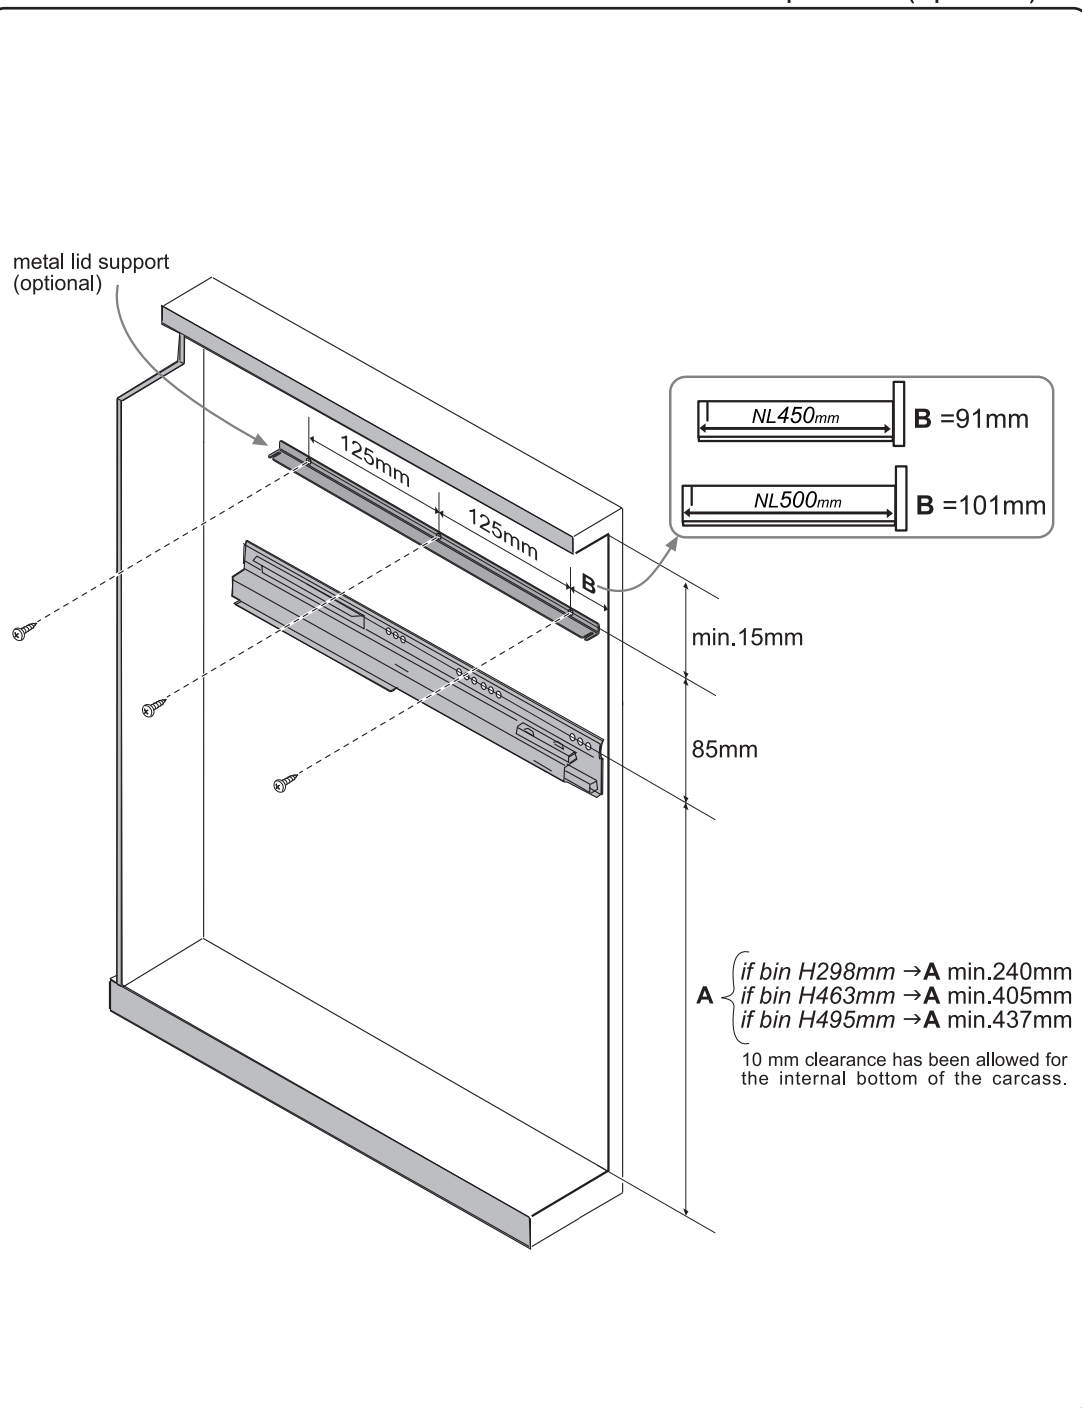

Blum Tandembox

Blum Tandembox carcass drawer runner & metal lid position (optional)

Blum Tandembox drawer front drilling position

Hettich Arcitech

Hettich Arcitech carcass drawer runner & metal lid position (optional)

Hettich Arcitech drawer front drilling position

Grass Nova Pro

Grass Nova Pro carcass drawer runner & metal lid position (optional)

Grass Nova Pro drawer front drilling position

Grass DWD XP

Grass DWD XP carcass drawer runner & metal lid position (optional)

Grass DWD XP drawer front drilling position